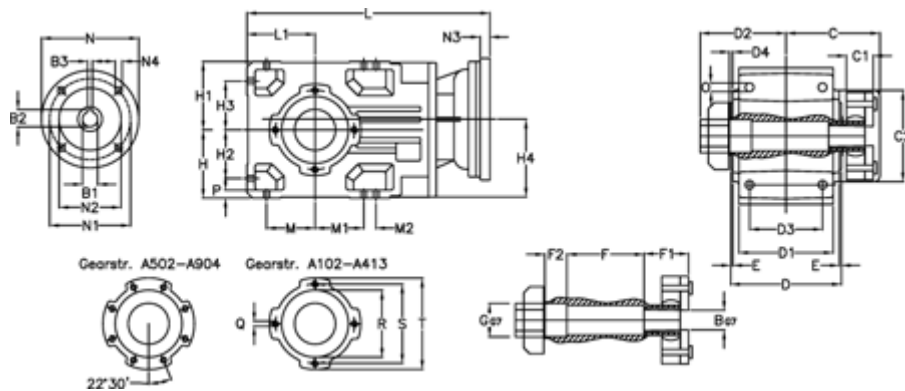

Article number: 296003511696225

Description: Bevel helical gearbox
A353QF30-116,9-P71B5

Measures

B = 30	D1 = 166	F2 = 53	L = 417.0	N3 = 4,5
B1 = 14	D2 = 80	G = 42	L1 = 100	N4 = M8x16
B2 = 16.3	D3 = 135	GA = 43	M = 73.0	O = 12.0
B3 = 5	d4 = 5.0	H = 100	M1 = 73.0	P = 11
C = 70.0	Description = A353 QF-xx P71 B5	H1 = 100	M2 = 11	Q = M10x17
C1 = 24	E = 3.5	H2 = 73.0	N = 160	R = 110
C2 = 90.0	F = 12.0	H3 = 73.0	N1 = 130	S = 130
D = 173	F1 = 48.0	H4 = 114.0	N2 = 110	T = 150